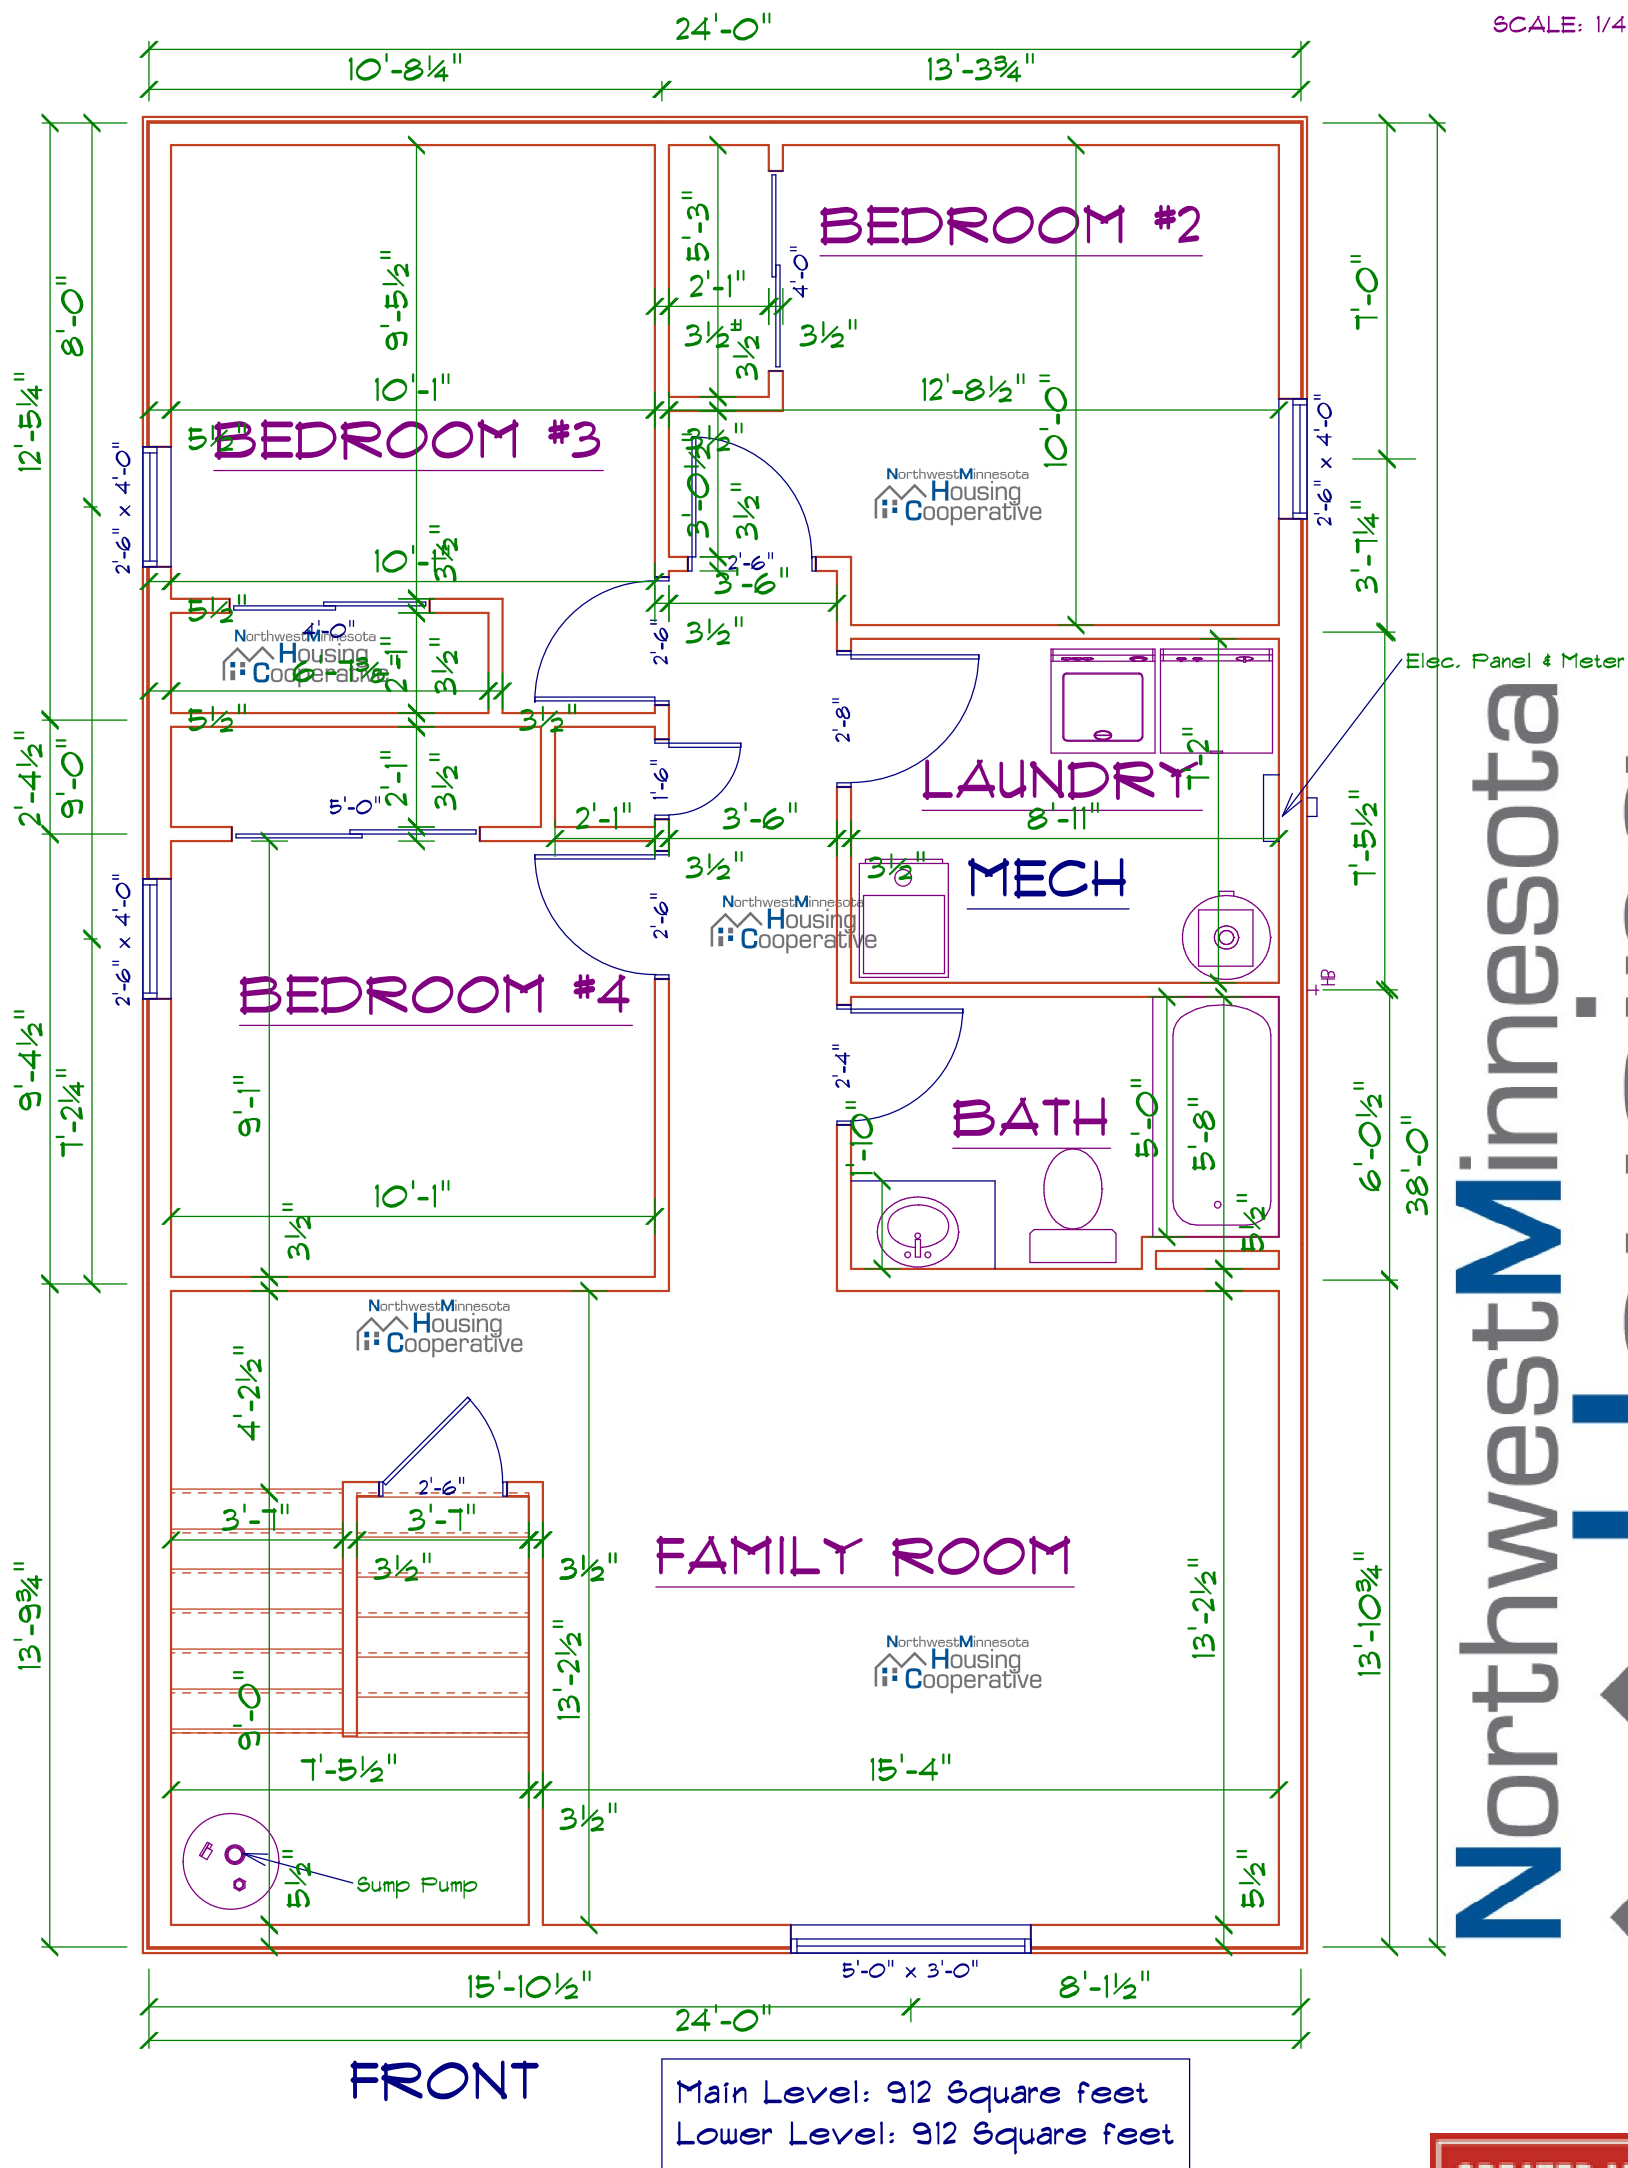

# LOWER LEVEL FLOOR PLAN

SCALE: 1/4" = 1'-0"

Northwest Minnesota  
**Housing Cooperative**

# LOWER LEVEL FLOOR PLAN

BUILDING BETTER NEIGHBORHOODS

BBN NMHC SE 5.1