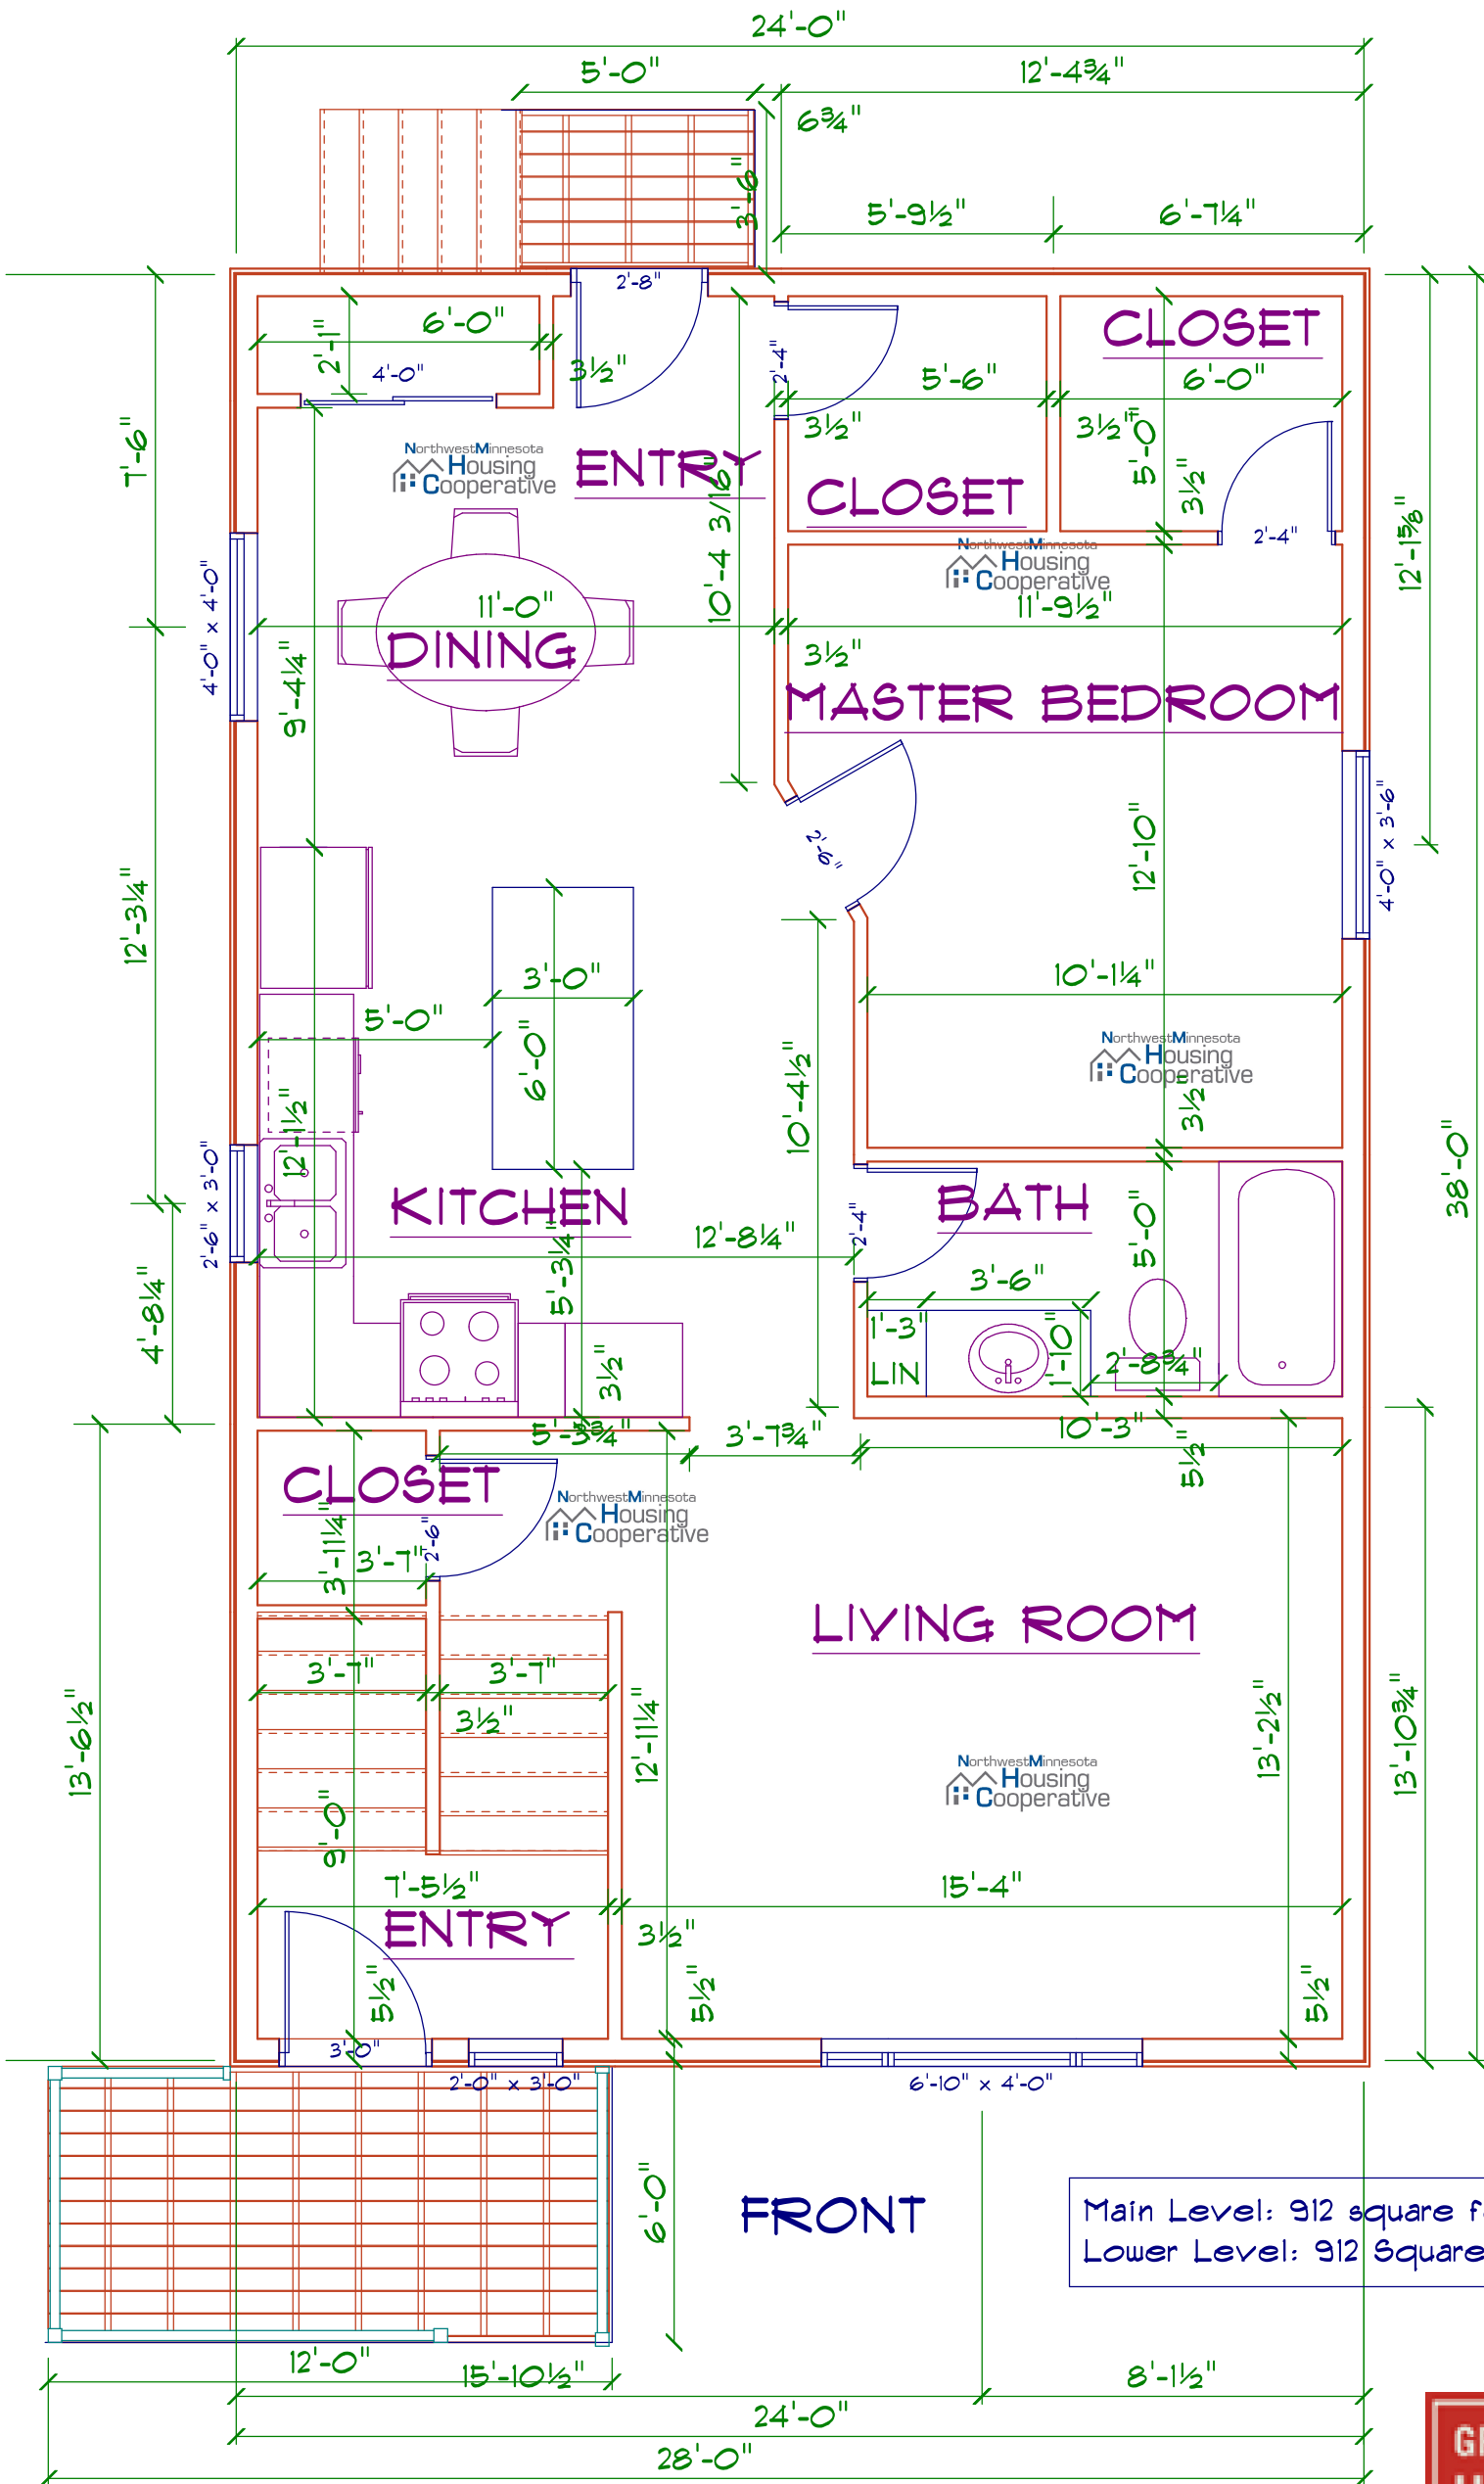

MAIN LEVEL FLOOR PLAN

NorthwestMinnesota
Housing Cooperative

Main Level: 912 square feet
 Lower Level: 912 Square feet

MAIN LEVEL FLOOR PLAN

BUILDING BETTER NEIGHBORHOODS

BBN NMHC SE 5.1